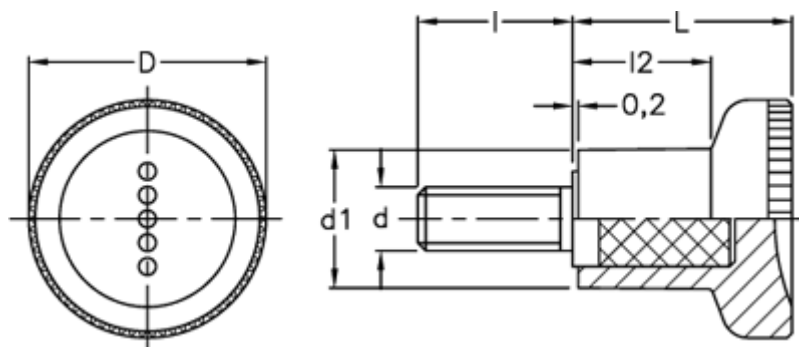

Data Sheet

Article number: 23052433261

Description: E+G Knurled knob
EKK.31-p M8x20-C1

Measures

D	= 31
d1	= 18.5
d 6g	= M8
l	= 20
L	= 27.0
l2	= 17.0